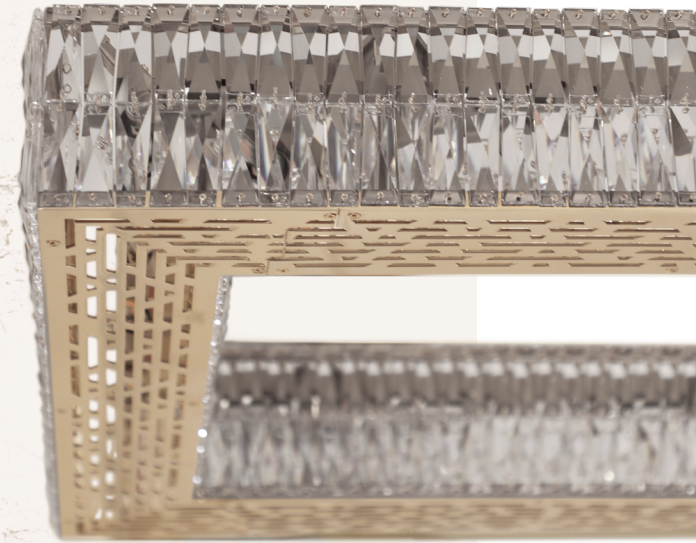

ALSO FEATURED BY CASTRO: MOON CENTER TABLE | CHIARA CHAIR | ARCADE FLOOR LAMP

Spacium

Spacium, the Latin word for "space", is an exceptionally elegant collection, as it reflects the power and grandeur its name offers. Only composed of crystals, it reflects the light in a very specific and singular way, imposing a dynamic look to the interior. The sleek detailing adds visual richness and creates a concept of magnificence and unique beauty, evoking strong joyful sensations.

4 LEVELS SUSPENSION 9191.200

DIMENSIONS: H.20CM - Ø.200CM WEIGHT: NET 46KG
BULBS: 48X G9 (MAX 28W) MATERIAL: BRASS & CRYSTAL

1 LEVEL SUSPENSION 9190.100.I

DIMENSIONS: H.5CM - Ø.100CM WEIGHT: NET 13KG
BULBS: 24X G9 (MAX 28W) MATERIAL: BRASS & CRYSTAL

2 LEVELS SUSPENSION 9190.100

DIMENSIONS: H.10CM - Ø.100CM WEIGHT: NET 23KG
BULBS: 24X G9 (MAX 28W) MATERIAL: BRASS & CRYSTAL

ALSO FEATURED BY CASTRO: FLUSSO DINING TABLE | MARIE CHAIR | AMMIRA MIRROR

2 LEVELS SNOOKER 9190.170X40
 DIMENSIONS: H.10CM - L.170CM - W.40CM WEIGHT: NET 38KG
 BULBS: 22X G9 (MAX 28W) MATERIAL: BRASS & CRYSTAL

2 LEVELS RECTANGULAR SNOOKER 9192.180X60
 DIMENSIONS: H.10CM - D.60CM - W.180CM WEIGHT: NET 38KG
 BULBS: 30X G9 (MAX 28W) MATERIAL: BRASS & CRYSTAL

FEATURED IN
 CASAS DE BANHO
 DECO, PORTUGAL