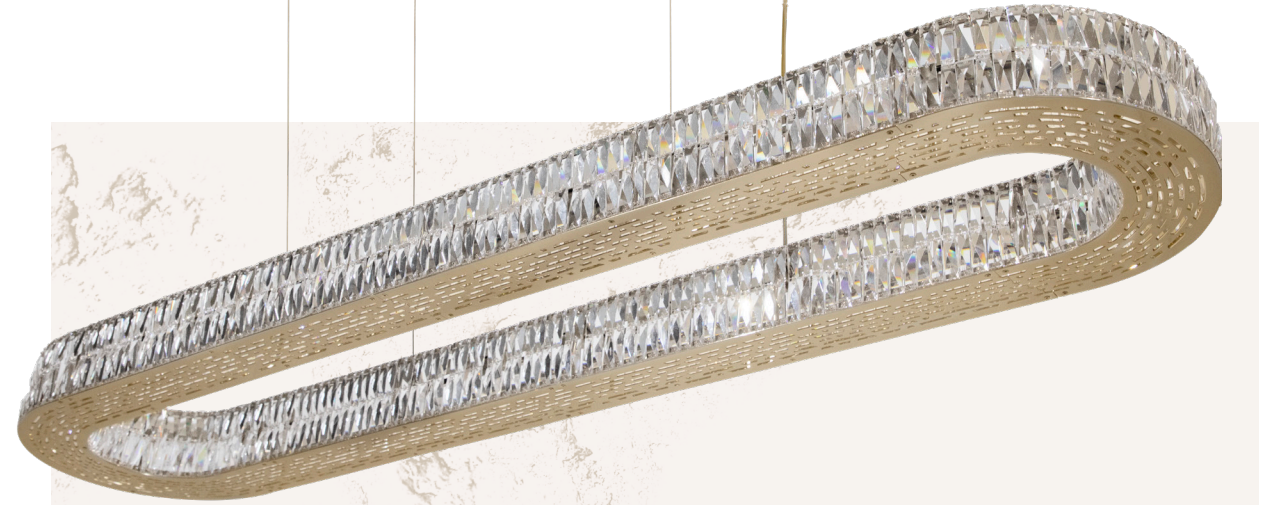

ALSO FEATURED BY CASTRO: MOON CENTER TABLE | CHIARA CHAIR | ARCADE FLOOR LAMP

Spacium

Spacium, the Latin word for "space", is an exceptionally elegant collection, as it reflects the power and grandeur its name offers. Only composed of crystals, it reflects the light in a very specific and singular way, imposing a dynamic look to the interior. The sleek detailing adds visual richness and creates a concept of magnificence and unique beauty, evoking strong joyful sensations.

4 LEVELS SUSPENSION 9191.200

DIMENSIONS: H.20CM - Ø.200CM WEIGHT: NET 46KG
BULBS: 48X G9 (MAX 28W) MATERIAL: BRASS & CRYSTAL

1 LEVEL SUSPENSION 9190.100.I

DIMENSIONS: H.5CM - Ø.100CM WEIGHT: NET 13KG
BULBS: 24X G9 (MAX 28W) MATERIAL: BRASS & CRYSTAL

2 LEVELS SUSPENSION 9190.100

DIMENSIONS: H.10CM - Ø.100CM WEIGHT: NET 23KG
BULBS: 24X G9 (MAX 28W) MATERIAL: BRASS & CRYSTAL

ALSO FEATURED BY CASTRO: FLUSSO DINING TABLE | MARIE CHAIR | AMMIRA MIRROR

2 LEVELS SNOOKER 9190.170X40
 DIMENSIONS: H.10CM - L.170CM - W.40CM WEIGHT: NET 38KG
 BULBS: 22X G9 (MAX 28W) MATERIAL: BRASS & CRYSTAL

2 LEVELS RECTANGULAR SNOOKER 9192.180X60
 DIMENSIONS: H.10CM - D.60CM - W.180CM WEIGHT: NET 38KG
 BULBS: 30X G9 (MAX 28W) MATERIAL: BRASS & CRYSTAL

FEATURED IN
 CASAS DE BANHO
 DECO, PORTUGAL