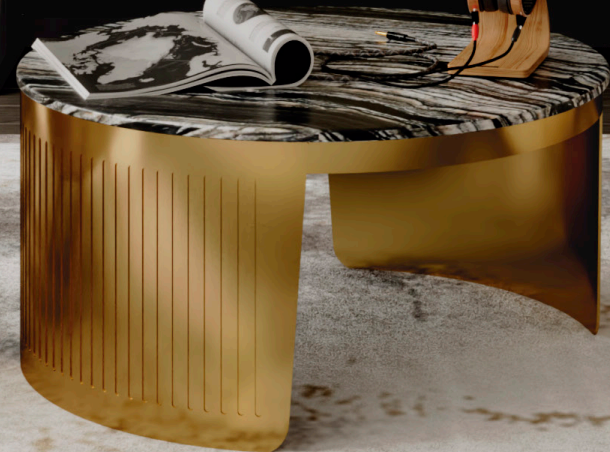

ALSO FEATURED BY CASTRO: MOON CENTER TABLE | CHIARA CHAIR | ARCADE FLOOR LAMP

Spacium

Spacium, the Latin word for "space", is an exceptionally elegant collection, as it reflects the power and grandeur its name offers. Only composed of crystals, it reflects the light in a very specific and singular way, imposing a dynamic look to the interior. The sleek detailing adds visual richness and creates a concept of magnificence and unique beauty, evoking strong joyful sensations.

4 LEVELS SUSPENSION 9191.200

DIMENSIONS: H.20CM - Ø.200CM WEIGHT: NET 46KG
BULBS: 48X G9 (MAX 28W) MATERIAL: BRASS & CRYSTAL

1 LEVEL SUSPENSION 9190.100.I

DIMENSIONS: H.5CM - Ø.100CM WEIGHT: NET 13KG
BULBS: 24X G9 (MAX 28W) MATERIAL: BRASS & CRYSTAL

2 LEVELS SUSPENSION 9190.100

DIMENSIONS: H.10CM - Ø.100CM WEIGHT: NET 23KG
BULBS: 24X G9 (MAX 28W) MATERIAL: BRASS & CRYSTAL

ALSO FEATURED BY CASTRO: FLUSSO DINING TABLE | MARIE CHAIR | AMMIRA MIRROR

2 LEVELS SNOOKER 9190.170X40
 DIMENSIONS: H.10CM - L.170CM - W.40CM WEIGHT: NET 38KG
 BULBS: 22X G9 (MAX 28W) MATERIAL: BRASS & CRYSTAL

2 LEVELS RECTANGULAR SNOOKER 9192.180X60
 DIMENSIONS: H.10CM - D.60CM - W.180CM WEIGHT: NET 38KG
 BULBS: 30X G9 (MAX 28W) MATERIAL: BRASS & CRYSTAL

FEATURED IN
 CASAS DE BANHO
 DECO, PORTUGAL